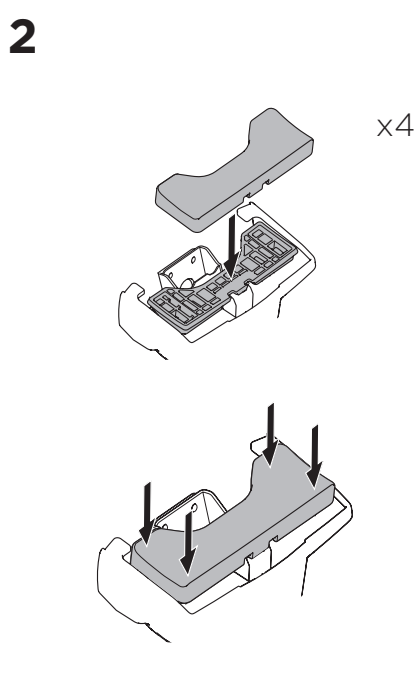

1

Kit 5158

HYUNDAI Accent, 5-dr Hatchback, 18-

ISO 11154-E

THULE WingBar Evo	THULE WingBar Edge	THULE WingBar	THULE SquareBar	Evo X (scale)	Edge X (scale)
HYUNDAI Accent, 5-dr Hatchback, 18-				36,5	F

THULE ProBar	THULE SlideBar	X (mm/inch)		
HYUNDAI Accent, 5-dr Hatchback, 18-		1016 mm / 40"		

THULE WingBar Evo	THULE WingBar Edge	THULE WingBar	THULE SquareBar	Evo Y (scale)	Edge Y (scale)
HYUNDAI Accent, 5-dr Hatchback, 18-				32,5	N

THULE ProBar	THULE SlideBar	Y (mm/inch)		
HYUNDAI Accent, 5-dr Hatchback, 18-		976 mm / 38 3/8"		

	W (mm/inch)	Z (mm/inch)
HYUNDAI Accent, 5-dr Hatchback, 18-	700 mm / 27 1/2"	250 mm / 9 7/8"