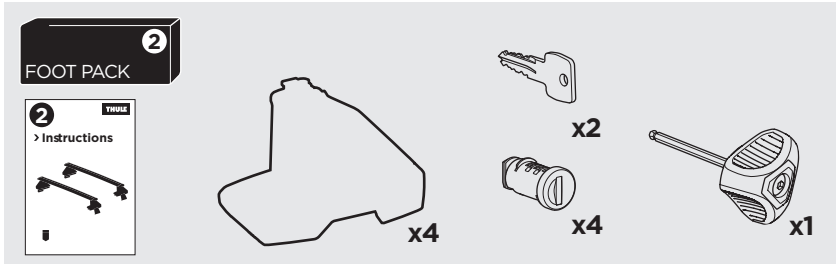

1

Kit 5158

HYUNDAI Accent, 5-dr Hatchback, 18-

ISO 11154-E

THULE WingBar Evo	THULE WingBar Edge	THULE WingBar	THULE SquareBar	Evo X (scale)	Edge X (scale)
HYUNDAI Accent, 5-dr Hatchback, 18-				36,5	F

THULE ProBar	THULE SlideBar	X (mm/inch)		
HYUNDAI Accent, 5-dr Hatchback, 18-		1016 mm / 40"		

THULE WingBar Evo	THULE WingBar Edge	THULE WingBar	THULE SquareBar	Evo Y (scale)	Edge Y (scale)
HYUNDAI Accent, 5-dr Hatchback, 18-				32,5	N

THULE ProBar	THULE SlideBar	Y (mm/inch)		
HYUNDAI Accent, 5-dr Hatchback, 18-		976 mm / 38 3/8"		

	W (mm/inch)	Z (mm/inch)
HYUNDAI Accent, 5-dr Hatchback, 18-	700 mm / 27 1/2"	250 mm / 9 7/8"