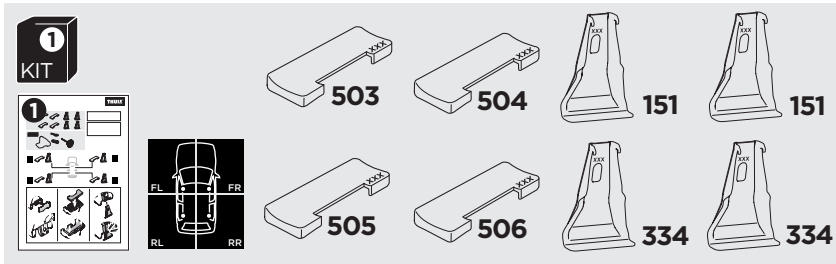

1

Kit 5158

HYUNDAI Accent, 5-dr Hatchback, 18-

ISO 11154-E

THULE WingBar Evo	THULE WingBar Edge	THULE WingBar	THULE SquareBar	Evo X (scale)	Edge X (scale)
HYUNDAI Accent, 5-dr Hatchback, 18-				36,5	F

THULE ProBar	THULE SlideBar	X (mm/inch)		
HYUNDAI Accent, 5-dr Hatchback, 18-		1016 mm / 40"		

THULE WingBar Evo	THULE WingBar Edge	THULE WingBar	THULE SquareBar	Evo Y (scale)	Edge Y (scale)
HYUNDAI Accent, 5-dr Hatchback, 18-				32,5	N

THULE ProBar	THULE SlideBar	Y (mm/inch)		
HYUNDAI Accent, 5-dr Hatchback, 18-		976 mm / 38 3/8"		

	W (mm/inch)	Z (mm/inch)
HYUNDAI Accent, 5-dr Hatchback, 18-	700 mm / 27 1/2"	250 mm / 9 7/8"