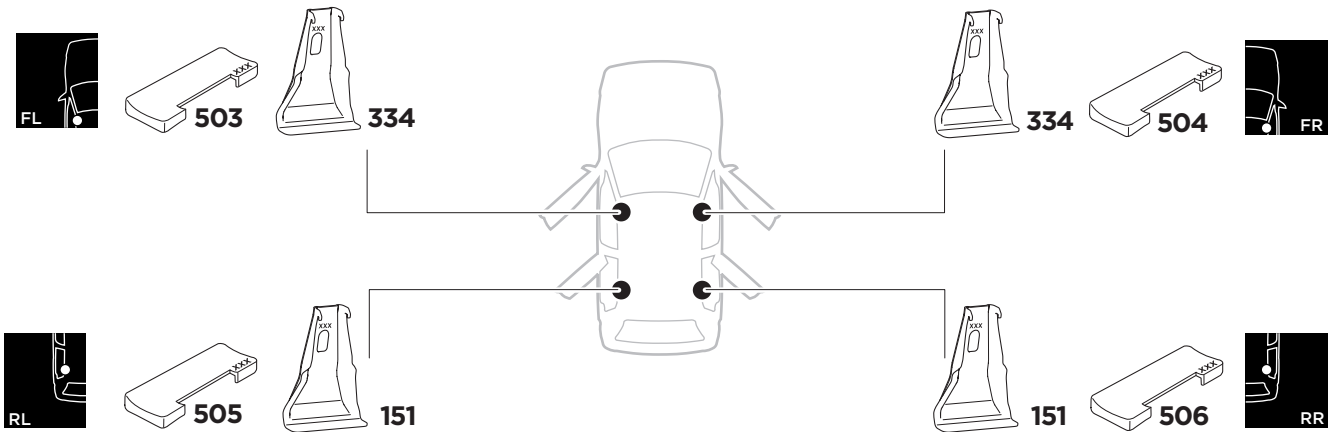

1

Kit 5158

HYUNDAI Accent, 5-dr Hatchback, 18-

ISO 11154-E

THULE WingBar Evo	THULE WingBar Edge	THULE WingBar	THULE SquareBar	Evo X (scale)	Edge X (scale)
HYUNDAI Accent, 5-dr Hatchback, 18-				36,5	F

THULE ProBar	THULE SlideBar	X (mm/inch)		
HYUNDAI Accent, 5-dr Hatchback, 18-		1016 mm / 40"		

THULE WingBar Evo	THULE WingBar Edge	THULE WingBar	THULE SquareBar	Evo Y (scale)	Edge Y (scale)
HYUNDAI Accent, 5-dr Hatchback, 18-				32,5	N

THULE ProBar	THULE SlideBar	Y (mm/inch)		
HYUNDAI Accent, 5-dr Hatchback, 18-		976 mm / 38 3/8"		

	W (mm/inch)	Z (mm/inch)
HYUNDAI Accent, 5-dr Hatchback, 18-	700 mm / 27 1/2"	250 mm / 9 7/8"