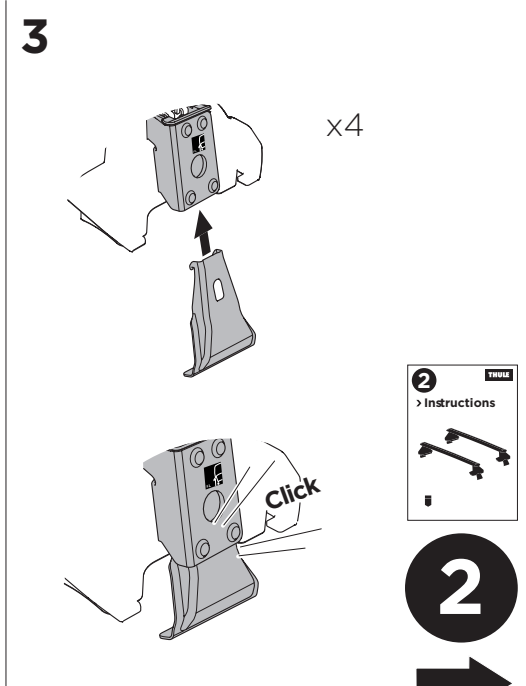

1

Kit 5158

HYUNDAI Accent, 5-dr Hatchback, 18-

ISO 11154-E

THULE WingBar Evo	THULE WingBar Edge	THULE WingBar	THULE SquareBar	Evo X (scale)	Edge X (scale)
HYUNDAI Accent, 5-dr Hatchback, 18-				36,5	F

THULE ProBar	THULE SlideBar	X (mm/inch)		
HYUNDAI Accent, 5-dr Hatchback, 18-		1016 mm / 40"		

THULE WingBar Evo	THULE WingBar Edge	THULE WingBar	THULE SquareBar	Evo Y (scale)	Edge Y (scale)
HYUNDAI Accent, 5-dr Hatchback, 18-				32,5	N

THULE ProBar	THULE SlideBar	Y (mm/inch)		
HYUNDAI Accent, 5-dr Hatchback, 18-		976 mm / 38 3/8"		

	W (mm/inch)	Z (mm/inch)
HYUNDAI Accent, 5-dr Hatchback, 18-	700 mm / 27 1/2"	250 mm / 9 7/8"