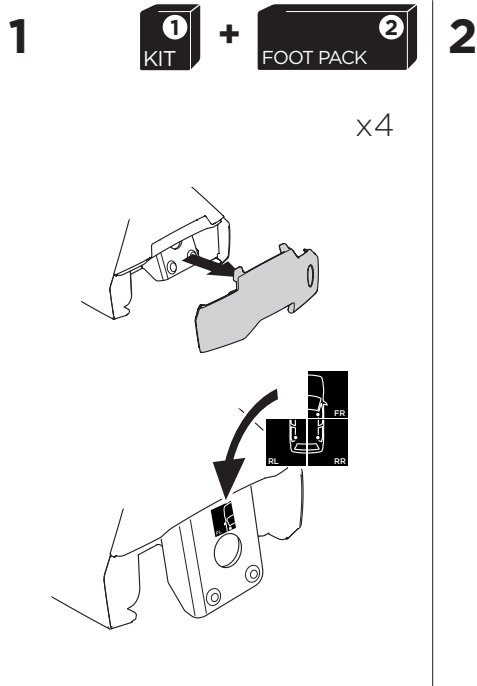

1

Kit 5158

HYUNDAI Accent, 5-dr Hatchback, 18-

ISO 11154-E

THULE WingBar Evo	THULE WingBar Edge	THULE WingBar	THULE SquareBar	Evo X (scale)	Edge X (scale)
HYUNDAI Accent, 5-dr Hatchback, 18-				36,5	F

THULE ProBar	THULE SlideBar	X (mm/inch)		
HYUNDAI Accent, 5-dr Hatchback, 18-		1016 mm / 40"		

THULE WingBar Evo	THULE WingBar Edge	THULE WingBar	THULE SquareBar	Evo Y (scale)	Edge Y (scale)
HYUNDAI Accent, 5-dr Hatchback, 18-				32,5	N

THULE ProBar	THULE SlideBar	Y (mm/inch)		
HYUNDAI Accent, 5-dr Hatchback, 18-		976 mm / 38 3/8"		

	W (mm/inch)	Z (mm/inch)
HYUNDAI Accent, 5-dr Hatchback, 18-	700 mm / 27 1/2"	250 mm / 9 7/8"